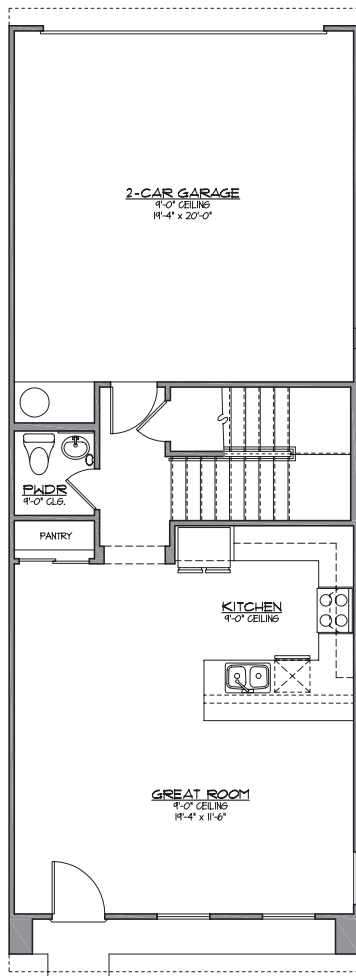

**Monterey**  
**Townhouse 2**  
**1597 Square Feet**  
**3 Bedroom / 2.5 Bath**

**TOWNHOUSE 1**

**TOWNHOUSE 2**

**1st FLOOR**

**2nd FLOOR**

Floor plans, elevations, designs, materials, and dimensions are subject to change without notice. Square footage and dimensions are estimated and may vary in actual construction. Floor plans and elevations are artist's conception and are not intended to show specific detailing.