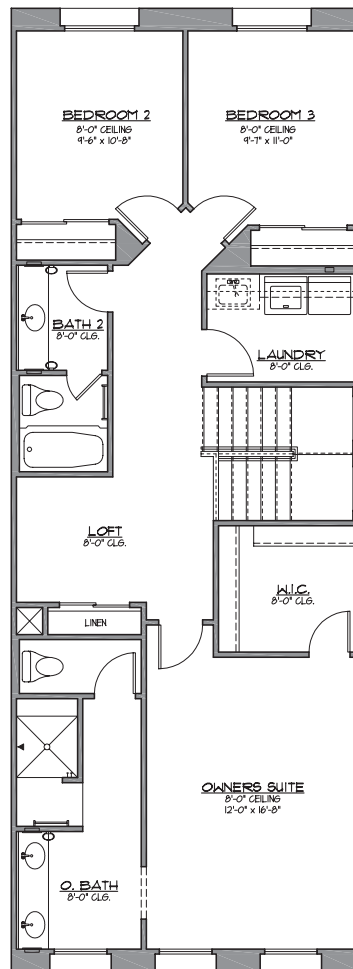

**Monterey**  
**Townhouse 2**  
**1597 Square Feet**  
**3 Bedroom / 2.5 Bath**

**TOWNHOUSE 1**

**TOWNHOUSE 2**

**1st FLOOR**

**2nd FLOOR**

Floor plans, elevations, designs, materials, and dimensions are subject to change without notice. Square footage and dimensions are estimated and may vary in actual construction. Floor plans and elevations are artist's conception and are not intended to show specific detailing.