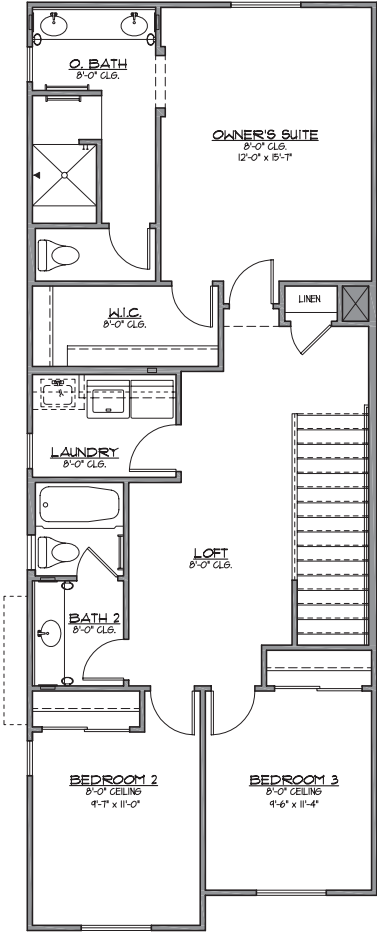

# Spanish Mission

**Townhouse 1**  
**1562 Square Feet**  
**3 Bedroom / 2.5 Bath**

**TOWNHOUSE 1**

**TOWNHOUSE 2**

**1st FLOOR**

**2nd FLOOR**

Floor plans, elevations, designs, materials, and dimensions are subject to change without notice. Square footage and dimensions are estimated and may vary in actual construction. Floor plans and elevations are artist's conception and are not intended to show specific detailing.