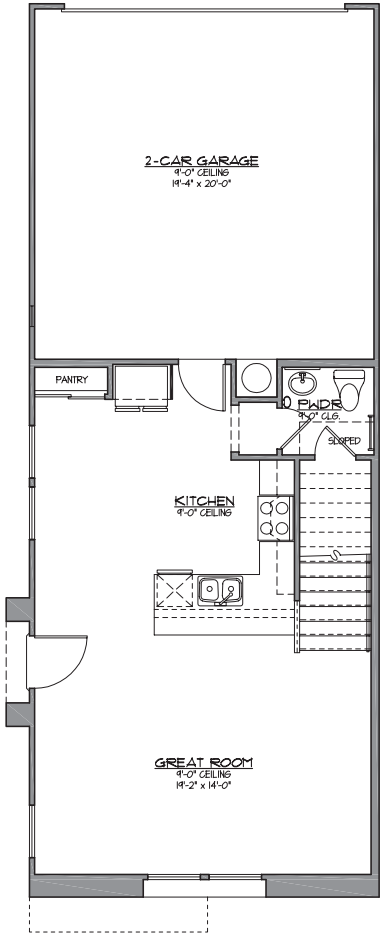

# Spanish Mission

**Townhouse 1**  
**1562 Square Feet**  
**3 Bedroom / 2.5 Bath**

**TOWNHOUSE 1**

**TOWNHOUSE 2**

**1st FLOOR**

**2nd FLOOR**

Floor plans, elevations, designs, materials, and dimensions are subject to change without notice. Square footage and dimensions are estimated and may vary in actual construction. Floor plans and elevations are artist's conception and are not intended to show specific detailing.