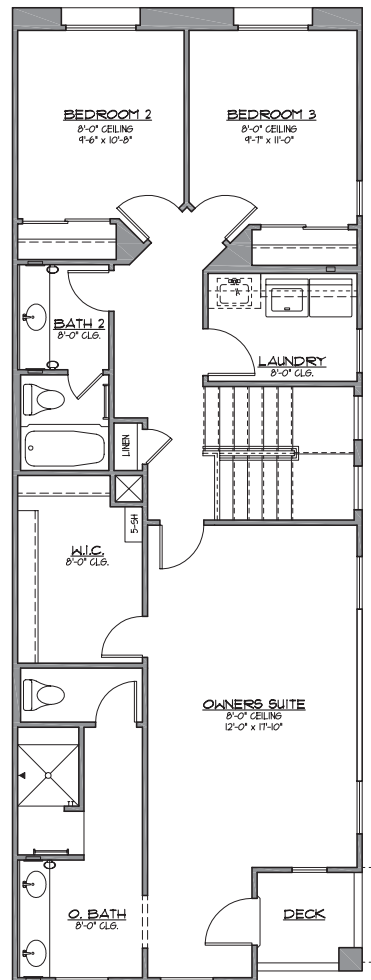

Spanish Mission

Townhouse 2

1600 Square Feet

3 Bedroom / 2.5 Bath

TOWNHOUSE 1

TOWNHOUSE 2

1st FLOOR

2nd FLOOR

Floor plans, elevations, designs, materials, and dimensions are subject to change without notice. Square footage and dimensions are estimated and may vary in actual construction. Floor plans and elevations are artist's conception and are not intended to show specific detailing.