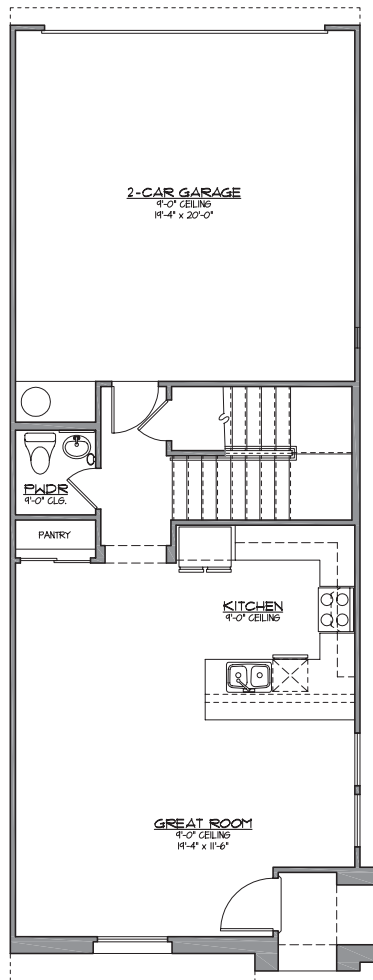

Spanish Mission

Townhouse 2

1600 Square Feet

3 Bedroom / 2.5 Bath

TOWNHOUSE 1

TOWNHOUSE 2

1st FLOOR

2nd FLOOR

Floor plans, elevations, designs, materials, and dimensions are subject to change without notice. Square footage and dimensions are estimated and may vary in actual construction. Floor plans and elevations are artist's conception and are not intended to show specific detailing.