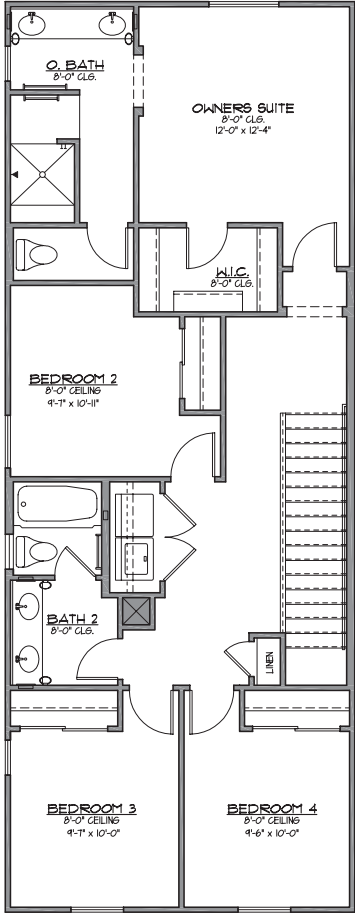

Territorial Ranch

Townhouse 1

1541 Square Feet

4 Bedroom / 2.5 Bath

TOWNHOUSE 1

TOWNHOUSE 2

1st FLOOR

2nd FLOOR

Floor plans, elevations, designs, materials, and dimensions are subject to change without notice. Square footage and dimensions are estimated and may vary in actual construction. Floor plans and elevations are artist's conception and are not intended to show specific detailing.