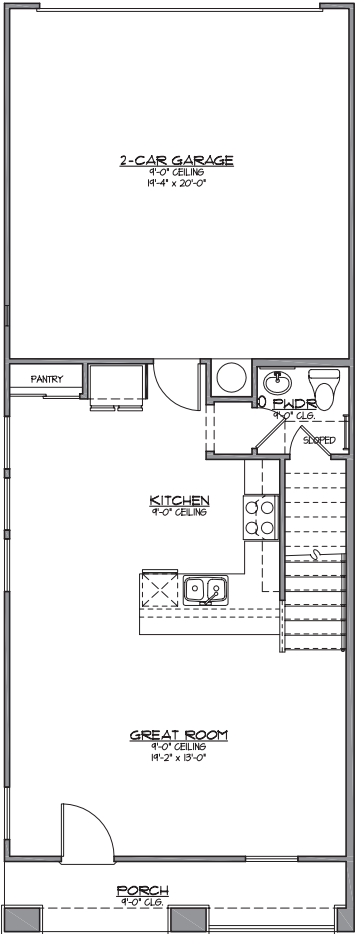

Territorial Ranch

Townhouse 1

1541 Square Feet

4 Bedroom / 2.5 Bath

TOWNHOUSE 1

TOWNHOUSE 2

1st FLOOR

2nd FLOOR

Floor plans, elevations, designs, materials, and dimensions are subject to change without notice. Square footage and dimensions are estimated and may vary in actual construction. Floor plans and elevations are artist's conception and are not intended to show specific detailing.