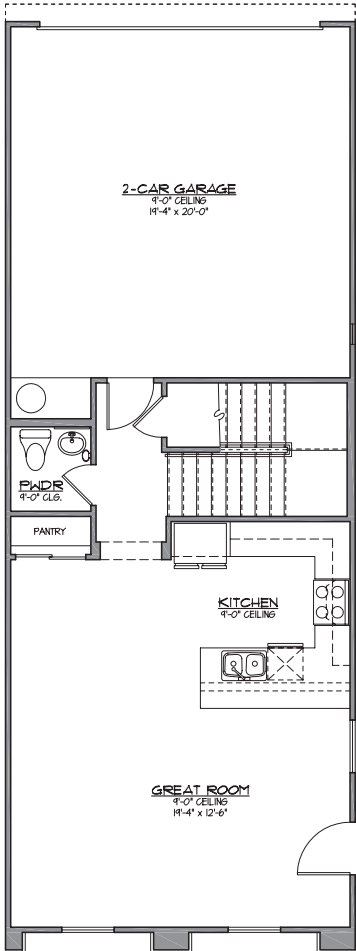

## Townhouse 2

1596 Square Feet

3 Bedroom / 2.5 Bath

**TOWNHOUSE 1**

**TOWNHOUSE 2**

**1st FLOOR**

**2nd FLOOR**

Floor plans, elevations, designs, materials, and dimensions are subject to change without notice. Square footage and dimensions are estimated and may vary in actual construction. Floor plans and elevations are artist's conception and are not intended to show specific detailing.