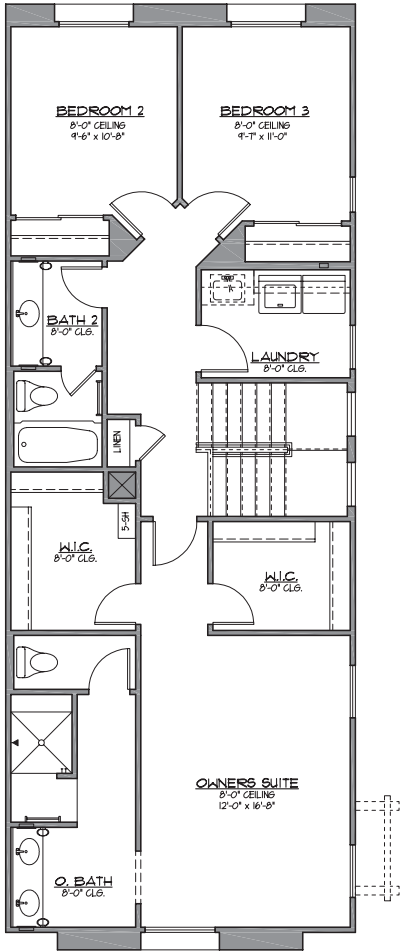

## Townhouse 2

1596 Square Feet

3 Bedroom / 2.5 Bath

**TOWNHOUSE 1**

**TOWNHOUSE 2**

**1st FLOOR**

**2nd FLOOR**

Floor plans, elevations, designs, materials, and dimensions are subject to change without notice. Square footage and dimensions are estimated and may vary in actual construction. Floor plans and elevations are artist's conception and are not intended to show specific detailing.